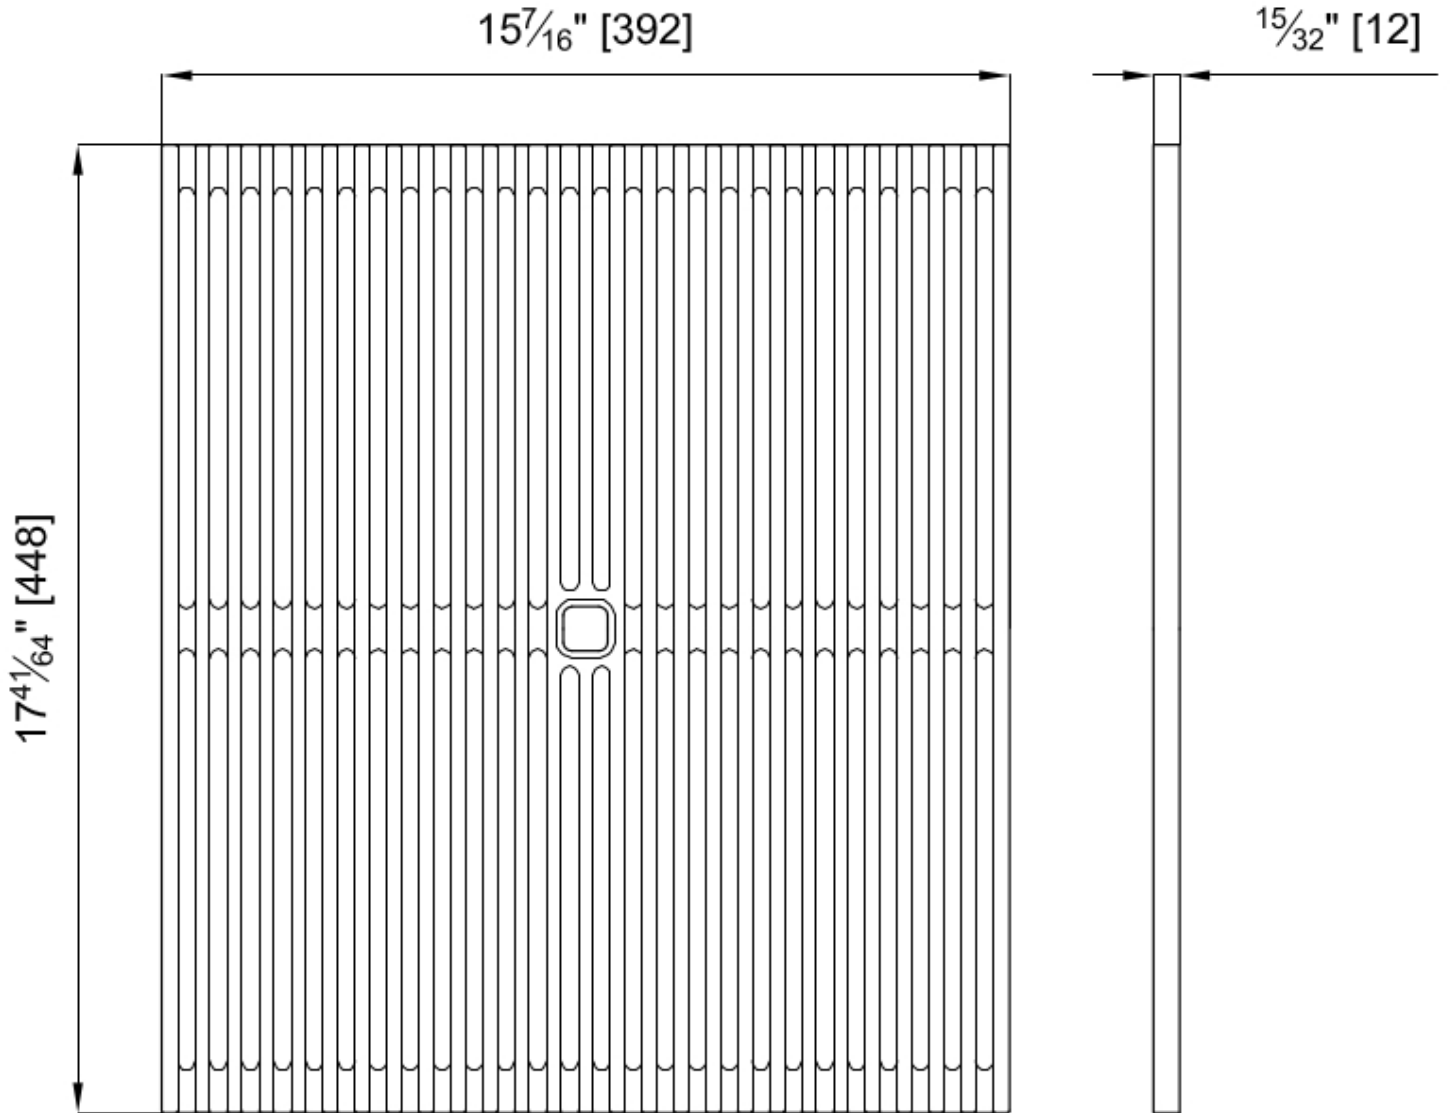

Black grid

Accessories e Complements

Code: 8100 600

DETAILS

Material Foster Black Composit

Sink accessories Grid

Dimensions 39,2x44,8 cm

TECHNICAL DATA